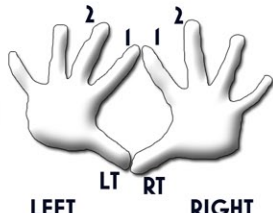

# DOBANI™ SIX HOLE OCARINA FINGERING CHART

○ HOLE UNCOVERED  
● HOLE COVERED

LIGHT OCARINA ARE THE NOTES IN THE MAJOR SCALE. DARK OCARINA ARE THE NOTES IN THE CHROMATIC SCALE. DOBANI.COM